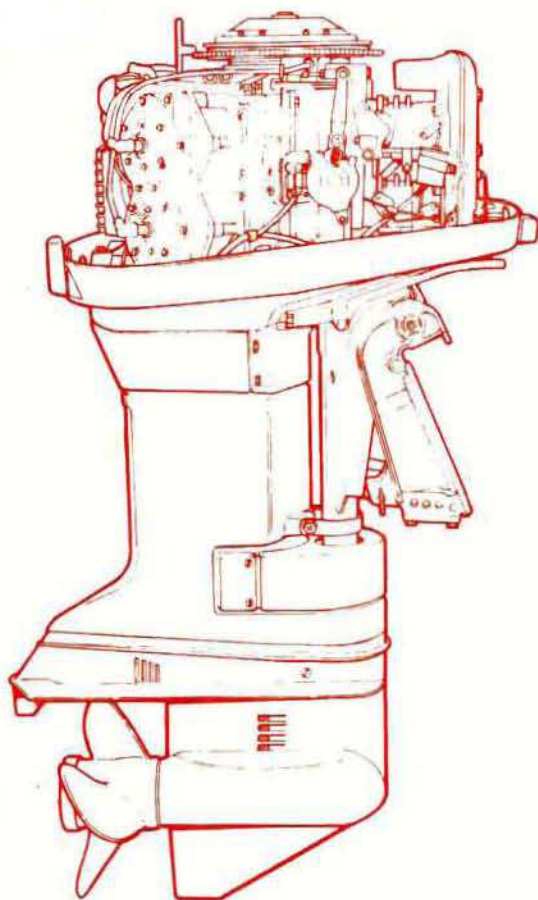

1970

Johnson

OUTBOARD MOTOR

SERVICE MANUAL

MODEL
115ESL70

INTRODUCTION	1
GENERAL SERVICE INFORMATION	2
FUEL SYSTEM	3
IGNITION SYSTEM	4
POWER HEAD	5
LOWER UNIT	6
ELECTRICAL SYSTEM	7
REMOTE CONTROL	8

115 HP

JOHNSON MOTORS, Waukegan, Illinois, U.S.A.